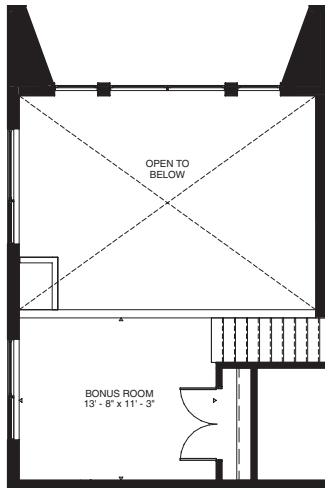

REVEL

UPTOWN • MINNESOTA

Elton

1,314 Square Feet • 2 Bedroom • 2 Bathroom

1300 West Lake Street • Minneapolis, Minnesota 55408
(612) 249-7432 • revelapts.com

(Floor plans are artist renderings. Subject to change.)