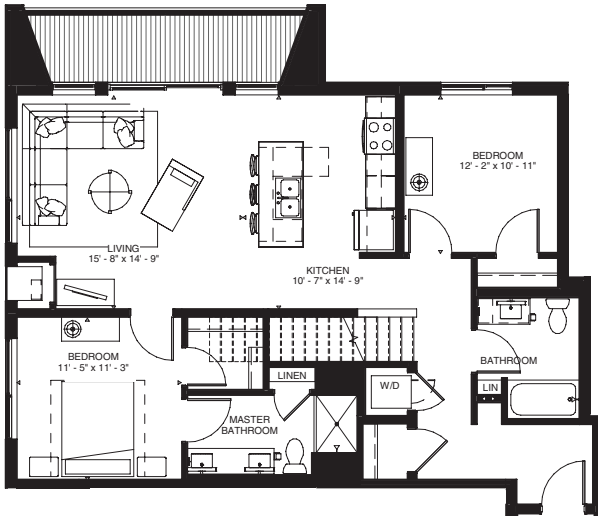

REVEL

UPTOWN • MINNESOTA

Elton

1,314 Square Feet • 2 Bedroom • 2 Bathroom

1300 West Lake Street • Minneapolis, Minnesota 55408
(612) 249-7432 • revelapts.com

(Floor plans are artist renderings. Subject to change.)

Level 6