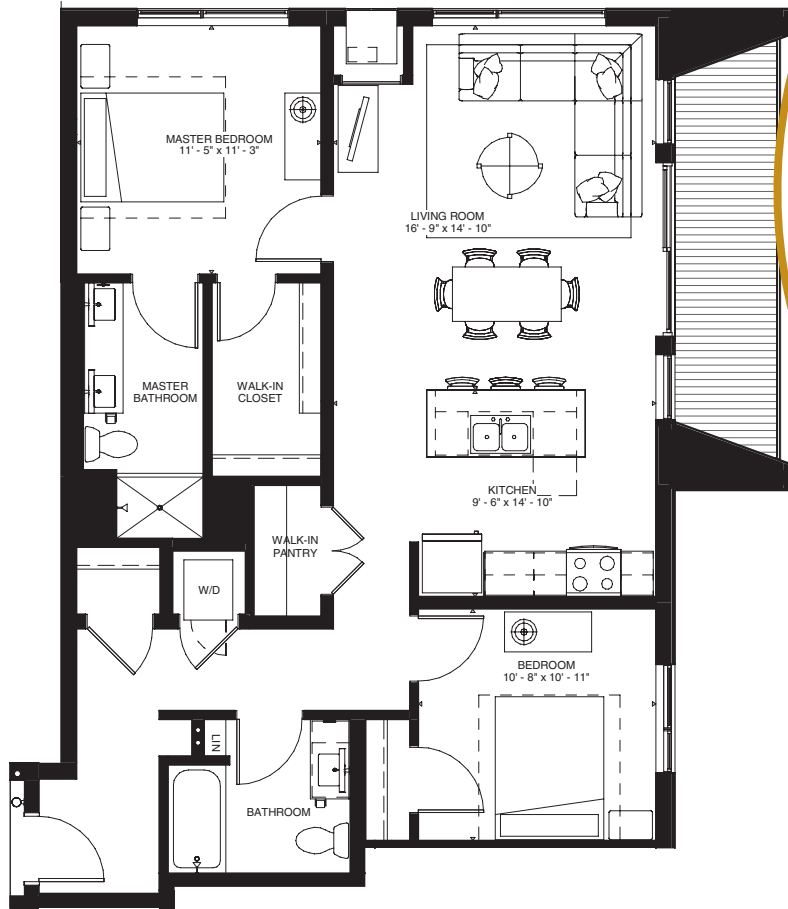

REVEL

UPTOWN • MINNESOTA

Stewart

1,110 Square Feet • 2 Bedroom • 2 Bathroom

1300 West Lake Street • Minneapolis, Minnesota 55408
(612) 249-7432 • revelapts.com

(Floor plans are artist renderings. Subject to change.)

Level 2-5