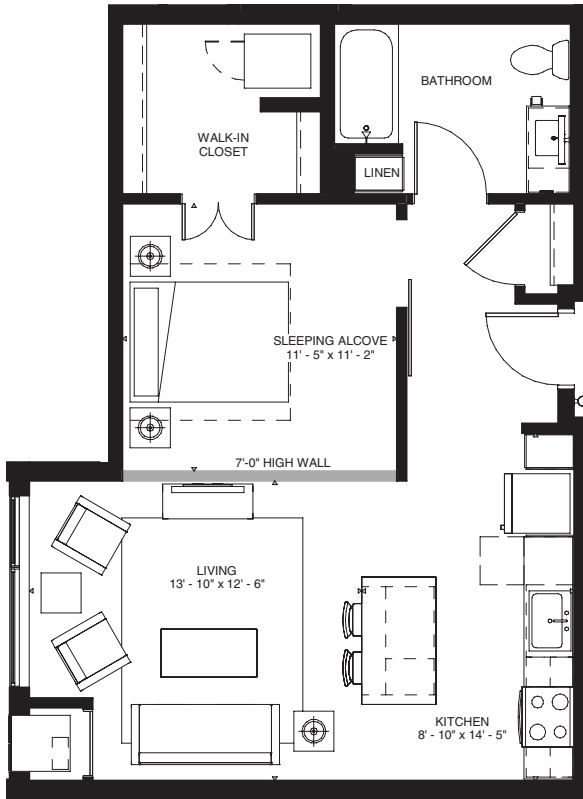

REVEL

UPTOWN • MINNESOTA

Armstrong

691 Square Feet • 1 Bedroom Alcove • 1 Bathroom

1300 West Lake Street • Minneapolis, Minnesota 55408
(612) 249-7432 • revelapts.com

(Floor plans are artist renderings. Subject to change.)

Level 2-6