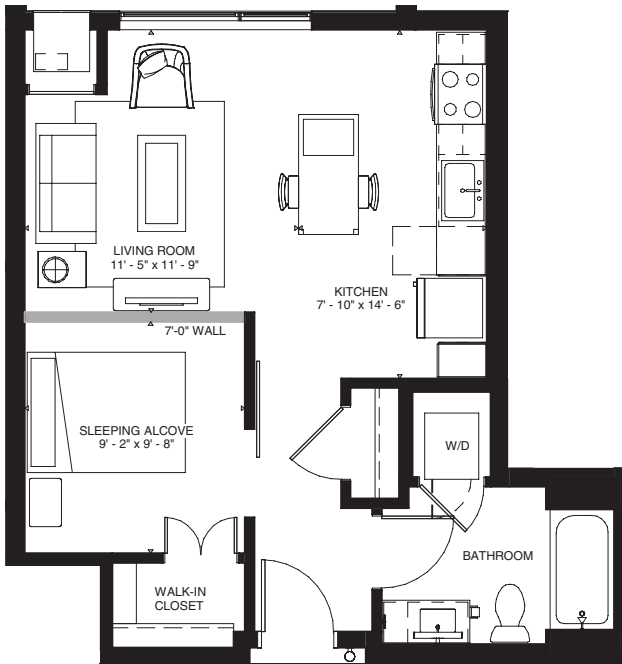

## Marley

570 Square Feet • 1 Bedroom Alcove • 1 Bathroom

1300 West Lake Street • Minneapolis, Minnesota 55408  
(612) 249-7432 • [revelapts.com](http://revelapts.com)

( Floor plans are artist renderings. Subject to change. )

Level 2-6