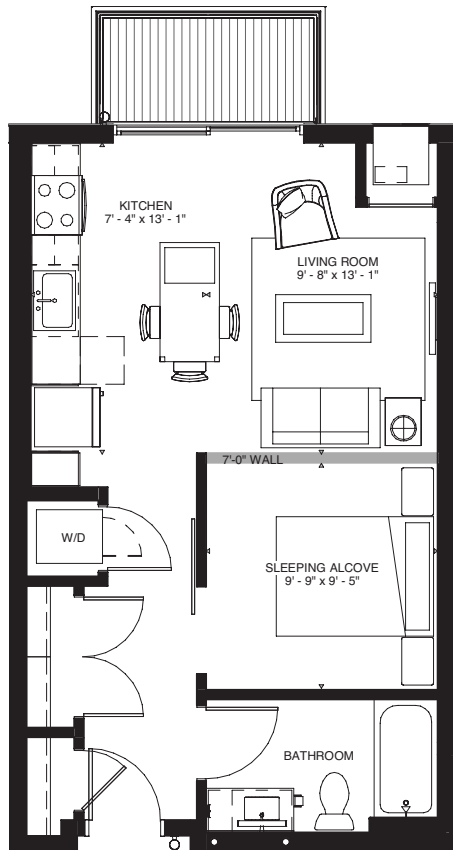

## Lennon

544 Square Feet • 1 Bedroom Alcove • 1 Bathroom

1300 West Lake Street • Minneapolis, Minnesota 55408  
(612) 249-7432 • [revelapts.com](http://revelapts.com)

( Floor plans are artist renderings. Subject to change. )