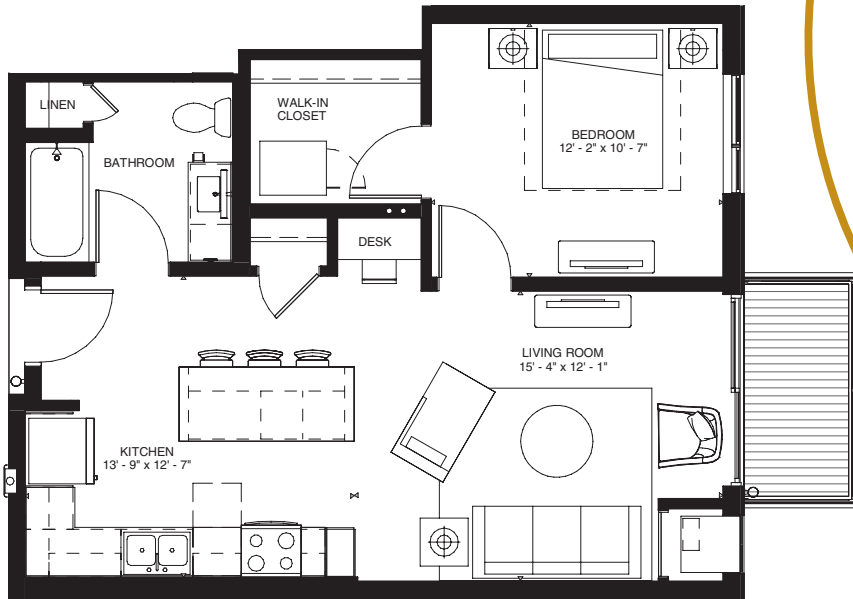

REVEL

UPTOWN • MINNESOTA

Garland

694 Square Feet • 1 Bedroom • 1 Bathroom

1300 West Lake Street • Minneapolis, Minnesota 55408
(612) 249-7432 • revelapts.com

(Floor plans are artist renderings. Subject to change.)

Level 2-6